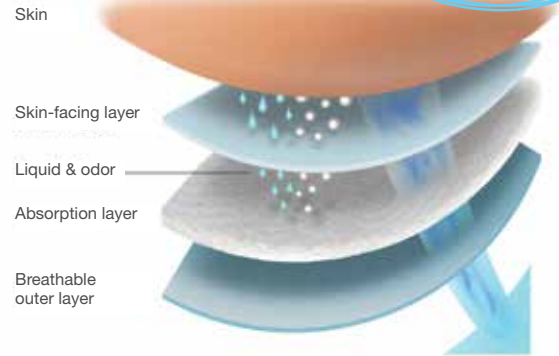

TENA® Heavy Pads

with ConfioAir™ Breathable Technology

NEW TECHNOLOGY

100% Breathable Technology

- **ConfioAir™ Fully Breathable Technology** helps maintain skin's natural moisture balance
- Keeps skin comfortable and DRY with 100% breathable sides AND core to help promote better skin health
- Absorbent core is surrounded by unique outer layer with micro-pores, allowing excess moisture to evaporate

	Light			Medium			Heavy		
TENA®	3 droplets	4 droplets	5 droplets	6 droplets	7 droplets	8 droplets	9 droplets	10 droplets	11 droplets
Heavy Pads									

TENA® ConfioAir™ fully breathable products allow humidity to evaporate to help maintain skin's natural moisture balance

Product Features & Benefits

- **Dry Fast Core** – quickly wicks away liquid from skin
- **Oval-shaped Elastics & Contoured Core** – for a comfortable fit and added leakage protection
- **Odor Control Technology** – locks away liquid to help reduce odor
- **Scannable Barcode** – for inventory management